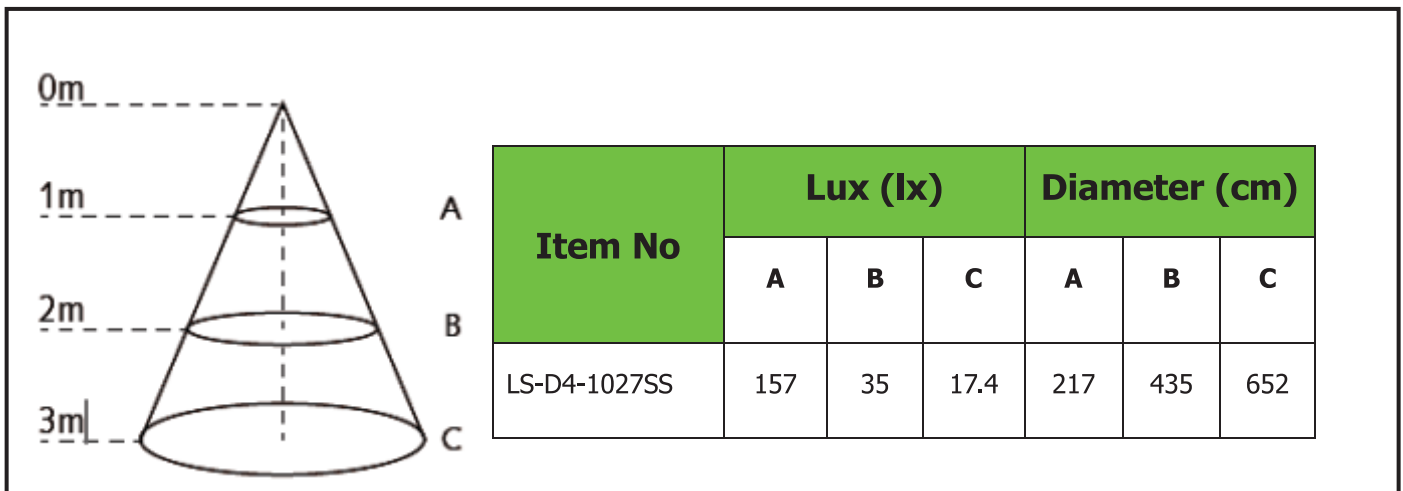

Specifications

Model	Description	LED type	Lumem	Power	Voltage
LS-D4-1027SS	4"Recessed Down light-10W 2700K DIM PF>0.7 CRI90:650lm CRI80:700LM 65lm/w	3030	650lm	10W	120V
LS-D4-1030SS	4"Recessed Down light-10W 3000K DIM PF>0.7 CRI90:700lm CRI80:750LM 65lm/w	3030	700lm	10W	120V
LS-D4-1040SS	4"Recessed Down light-10W 4000K DIM PF>0.7 CRI80:850LM 65lm/w	3030	850lm	10W	120V
LS-D4-1050SS	4"Recessed Down light-10W 5000K DIM PF>0.7 CRI80:900LM 65lm/w	3030	900lm	10W	120V

Lux Chart